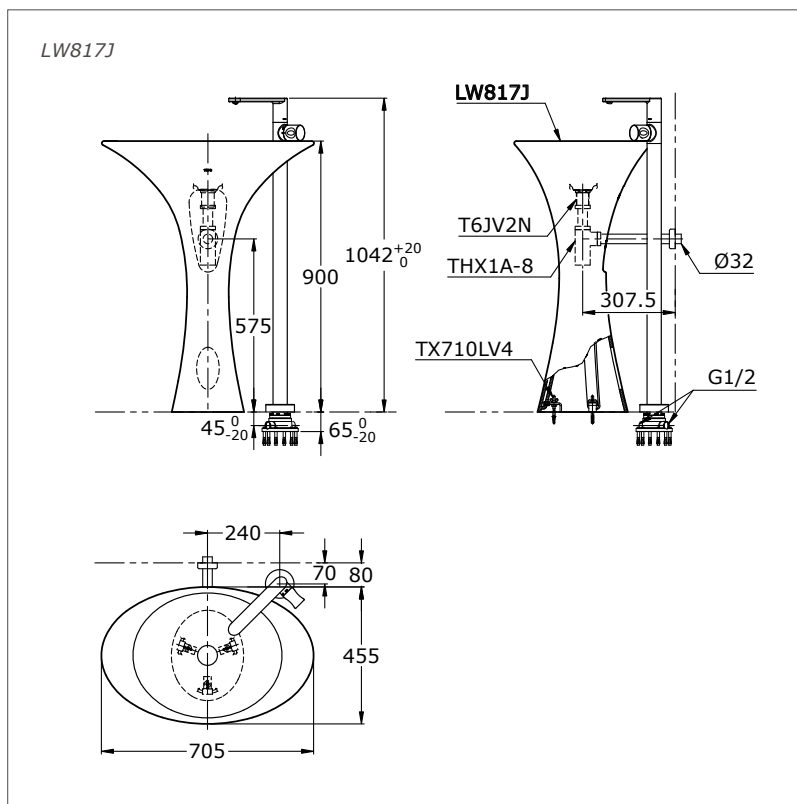

Le Muse Floor Standing Lavatory

LW817J

Features

- Modern styling exclusively for Le Muse design suite.

Specifications

Size : 700 x 460 x 900

Parts description

● LW817J

Floor Standing Lavatory

Optional Parts

- THX1A-8
Deluxe Bottle Trap (L = 355mm)
- T6JV2N
One Push Pop- Up Waste
- TX710LV4
Bracket

Colors

White